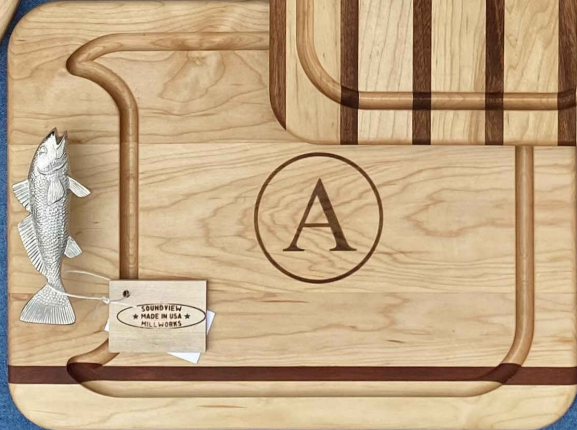

Thanks for your trust and partnership along the way.

FOLLOW US:

@cuttingboardguy

@soundviewmillworks

[soundviewmillworks.com](https://www.soundviewmillworks.com)

CRAFTSMANSHIP

Each board is created from the finest maple and mahogany, and goes through a 10-day process from production to finishing. Each board undergoes a 3-day sealing process with 100% food safe mineral oil. This seals and highlights the natural beauty of the wood. While each board is sealed before it leaves our shop, recoating them in mineral oil or butcher block oil periodically is recommended to prolong the life, and enhance the beauty of your board.

** Never soak wooden cutting boards or place them in the dishwasher.

GET ON BOARD

With 21 theme-based handles and hundreds of engraving options, our boards are the perfect platform for creating that unique and thoughtful gift for someone special, or for the person who simply has everything.

THE PROCESS IS EASY AS:

PERFECT BOARDS FOR ALL YOUR SERVING NEEDS 3.

PERSONALIZED JUST FOR YOU

WHAT'S YOUR HANDLE?

MORE HANDLE CHOICES FOR JUST THE RIGHT FIT

WEDDING

CUSTOM WEDDING GIFTS ARE EASY AS 1,2,3

1. Send Us Your Photo 2. We'll Convert It 3. We'll Engrave It